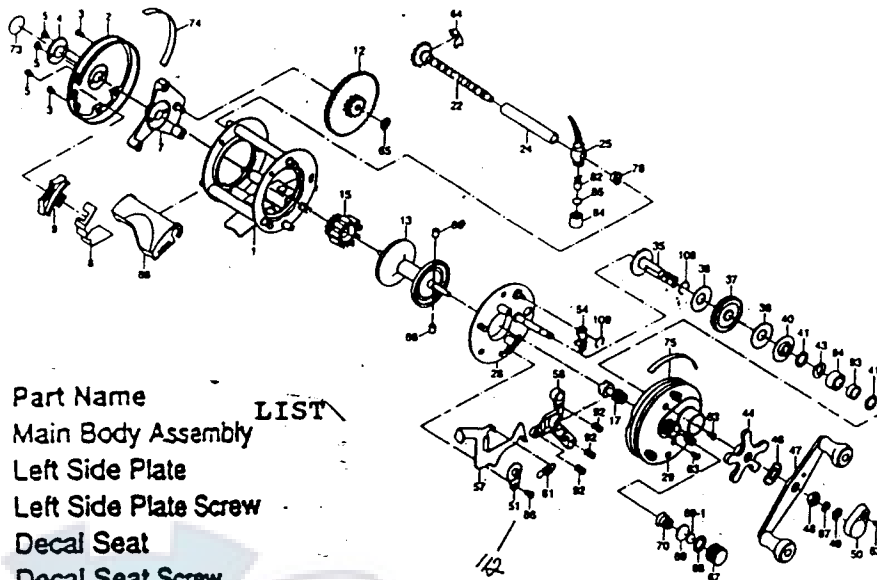

Shakespeare® Baitcast Reel Parts List

Use this parts list for ordering replacement parts for your Shakespeare Baitcast Reel. When ordering, please specify which reel you own and the model number printed on the reel body.

SKP 1000
SKP 2000
SKP 2000A

&88 1 UNIT

Part #	Part Name	LIST
1	Main Body Assembly	
2	Left Side Plate	
3	Left Side Plate Screw	
4	Decal Seat	
5	Decal Seat Screw	
7	Level Wind Gear Frame	
8	Bait Clicker Spring	
9	Bait Clicker Button	
12	Level Wind Gear <u>79-18-0232-01</u>	
* 13	Spool Assembly	
15	Level Wind Pinion Gear	
17	Pinion Gear	
22	Worm Shaft	
24	Line Guard	
25	Line Guide	
28	Right Side Plate Seat	
29	Right Side Plate	
35	Crankshaft	
37	Main Gear	
38	Drag Friction Disc	
40	Drag Pressure Plate	
41	Drag Washer	
43	Drag Spring Washer	
44	Star Drag Handle	
46	Handle Spring Washer 6x16140186	
47	Crank Handle Assembly	
48	Handle Nut	
49	E-Ring <u>79-15-0058-01</u>	
50	Retaining Cap	
51	Latch Keeper	
54	Anti-Reverse Pawl	
57	Thumb Latch	

Part #	Part Name	
58	Yoke	
61	Latch Spring	74-67-0046-01 (DI)
63	Multi-Purpose Screw	63-511-801
64	Level Wind Retainer	
65	E-Ring	79-15-0019-01
66	Centrifugal Brake Shoe	
67	Cast Control Knob	<u>79-12-0073-01</u>
68	Cast Control Pressure Ring	---
69	Cast Control Brass Washer	<u>79-72-0720-01</u>
69-1	Cast Control Rubber Washer	<u>79-72-0719-01</u>
70	Cast Control Spring	<u>79-67-0713-01</u>
73	Decal	-----
74	Left Side Label	-----
75	Right Side Label	-----
78	Bushing	
82	Line Guide Pawl	<u>79-43-0142-01</u>
84	Line Guide Pawl Cap	<u>79-40-0344-01</u>
85	Washer	<u>79-72-0691-01</u>
186	Keeper Screw	
87	Shim Washer	
88	Thumb Rest Hood	SEE PART# 1
92	Yoke Spring	
93	Brass Bushing	
94	Ball Bearing	
108	Retaining Spring	
109	Pawl Retaining Spring	
110	RATCHET	
111	WASHER	
112	WASHER	

SKP1000
2000
different
SIZE Spools

* 13 SPOOL SKP2000A